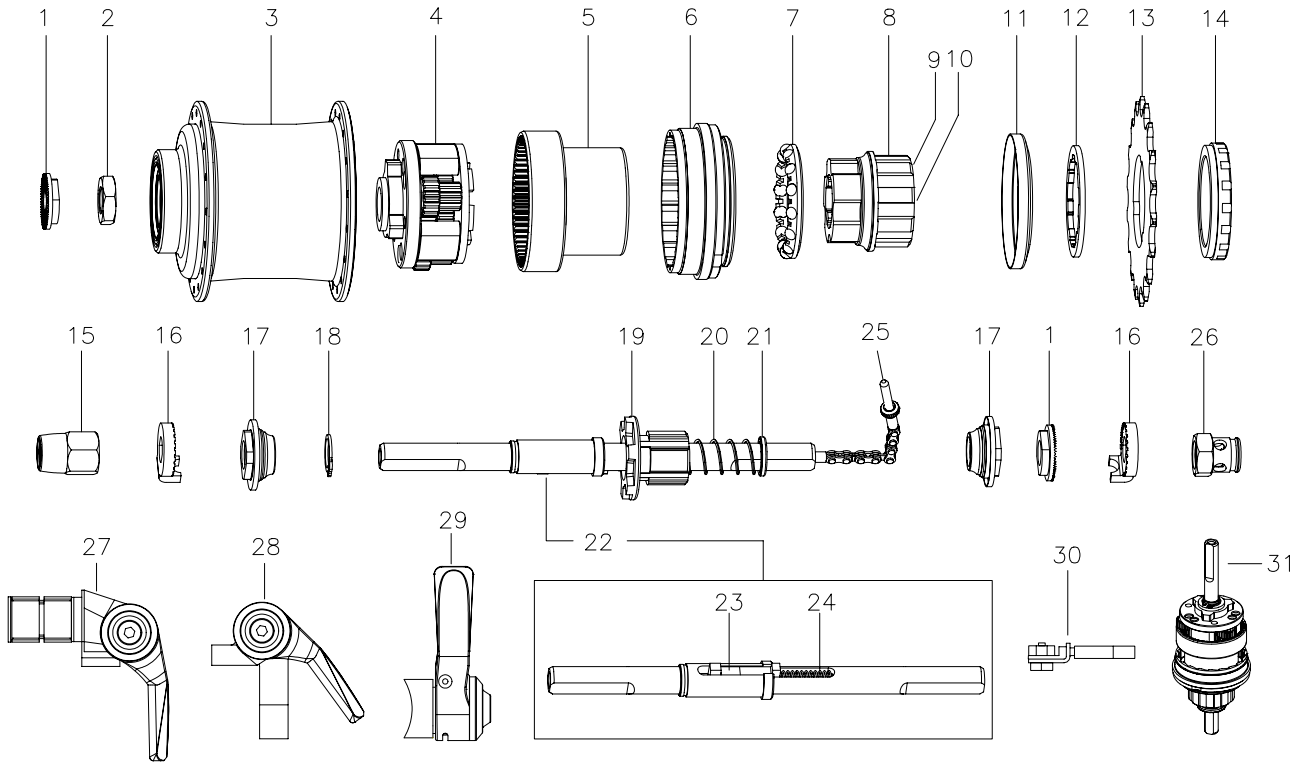

Part List – S3X 3-speed Fixed Gear Hub

Item No.	Sales No.	Description
1	HMN423	Serrated Nut-4.8mm
2	HMN405	Cone Locknut
3	HSA718	Hub Shell Assy. –Alloy/36H
	HSA719	Hub Shell Assy. –Black/36H
	HSA720	Hub Shell Assy. –Gold/36H
	HSA721	Hub Shell Assy. –Red/36H
	HSA722	Hub Shell Assy. –Blue/36H
	HSA723	Hub Shell Assy. –Purple/36H
	HSA724	Hub Shell Assy. –Alloy/32H
	HSA725	Hub Shell Assy. –Black/32H
	HSA726	Hub Shell Assy. –Gold/32H
	HSA727	Hub Shell Assy. –Red/32H
	HSA728	Hub Shell Assy. –Blue/32H
	HSA729	Hub Shell Assy. –Purple/32H
4	HSA730	Planet Cage Assy.
5	HSA731	Gear Ring
6	HSA732	Ball Ring
7	HSA437	Ball Cage Assembly
8	HSA733	Driver
9	HSA284	Ball Cage Assy. R.H.
10	HSA102	Outer Dustcap
11	HSL701	Dust Cap
12	HMW535	3mm Spacer (12T only)
	HMW536	2mm Spacer (12T only)
	HMW537	3mm Spacer (13-22T)
	HMW538	2mm Spacer (13-22T)

Item No.	Sales No.	Description
16	HMW518	Lockwasher
	HMW529	Lockwasher (Xylan)
17	HSA101	Cone
18	HSL899	C-clip No.12
19	HSA734	Clutch
20	HSA128	Clutch Spring
21	HSA129	Clutch Spring Cap
22	HSA735	Axle Assy.-175mm
	HSA736	Axle Assy.-165mm
23	HSA737	Selector Key Assy.
24	HSA664	Indicator Spring
25	HSA652	Indicator, Mark Orange I
	HSA713	Indicator, Mark Orange II
	HSA653	Indicator, Mark White I
	HSA714	Indicator, Mark White II
26	HMN420	Guide Nut-Short
	HMN129	Guide Nut-Standard
	HMN418	Guide Nut-Standard (Xylan)
27	HSJ966	SLS3X B-Type Shifter w/Cable
28	HSJ965	SLS3X T-Type 22.2mm Shifter w/Cable
	HSJ990	SLS3X H-Type 31.8mm Shifter w/Cable
	HSJ991	SLS3X P-Type 27.2mm Shifter w/Cable
29	HSJ988	SLS3X S-Type(28.6mm) Shifter w/Cable
30	HSL759	Cable Anchorage
31	HSX154	S3X Internal-175mm Axle
	HSX155	S3X Internal-165mm Axle